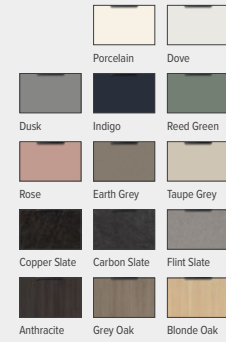

CROFT

DAKAR