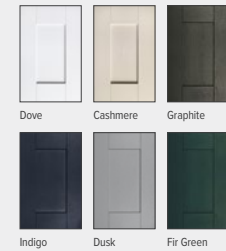

Porcelain Dove Grey Taupe Grey Reed Green Indigo

White Matt Dove Grey Taupe Grey Matt

FEAY

Dove Cashmere Graphite Indigo Dusk Fir Green

FERRARA MATT

NEW