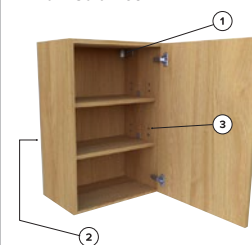

Wall Cabinet

① Nickel plated wall hanger
② 15mm services void
③ Adjustable shelf & nickel plated support with sleeve protecting the cabinet

Available height option:
720mm (2 adjustable shelves)