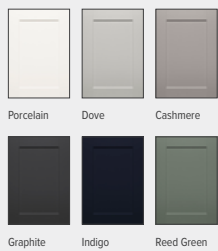

Carbon Dark Berry Reed Green Pebble Taupe Caramel

DURNES

Porcelain Dove Cashmere Graphite Indigo Reed Green