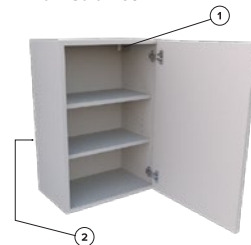

Wall Cabinet

① Nickel plated wall hanger
② 14mm services void

Available height option:
720mm (2 adjustable shelves)

CONCETTO CABINET

NIXONS
KITCHENS & INTERIORS

Position:
Premium

Colour:
Anthracite
Linen

Base Cabinet

① Rigid glued & dowel cabinet construction	⑥ Leading edge to match cabinet colour
② Full Decor 18mm MFC carcass interior	⑦ Three-part adjustable legs
③ Adjustable shelf & nickel plated support with sleeve protecting the cabinet	⑧ Service void 52mm
④ Cabinet back panel: 8mm solid MFC	⑨ Blum Soft-close Drawerbox
⑤ Reduced visible hole positions	⑩ Integrated soft-close with soft-close deactivation switch on doors