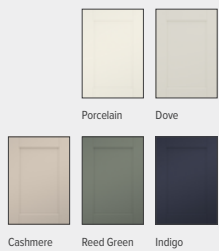

Porcelain Dove Cashmere Graphite Indigo Reed Green

DURBAN

Porcelain Dove Cashmere Reed Green Indigo