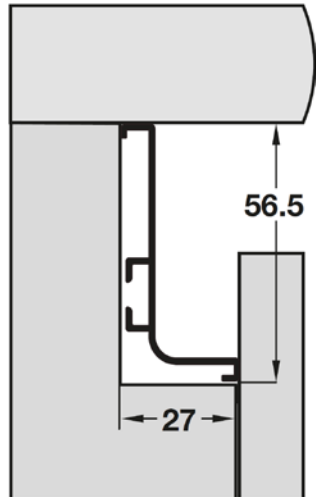

HANDLELESS

GOLA COLOUR OPTIONS | PROFILE HANDLE

Always refer to physical profile samples when making a selection. Colours below are for visual purposes only.