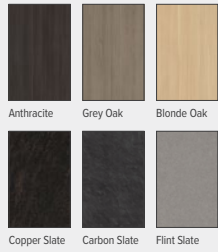

AVON

BANWELL

BRACKEN

BRENT

CABANA

CADWELL GLOSS

CROFT

DAKAR

DENVER

DAKOTA

DURBAN

DURNES

DUTTON

NEW

EMSWORTH

NEW

FEAY

FERRARA MATT

NEW

FERRARA GLOSS

NEW

FORSS SUPERMATT

FORSS GLOSS

FRUIN MATT

FRUIN GLOSS

HAYLE

HERMITAGE

HAMPTON