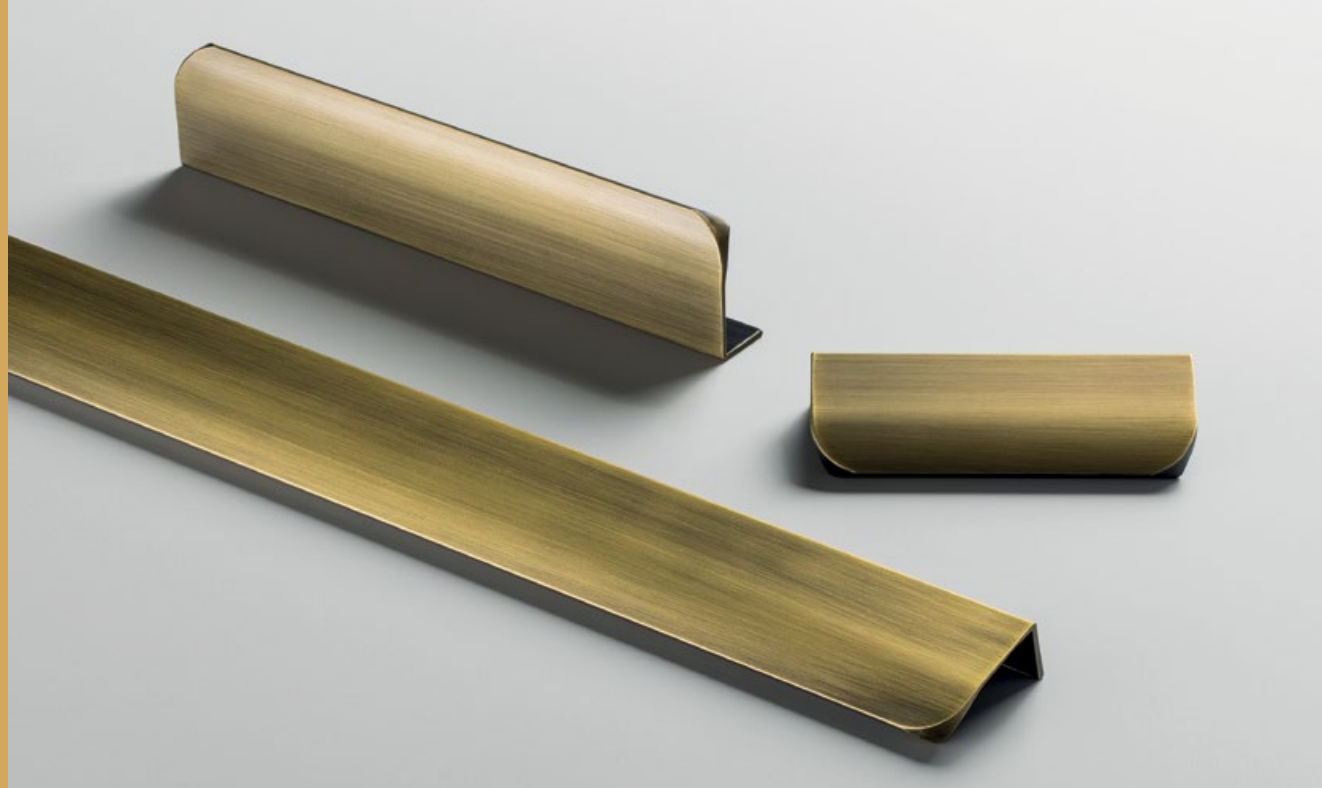

UPGRADE 1
HANDLE COLLECTION