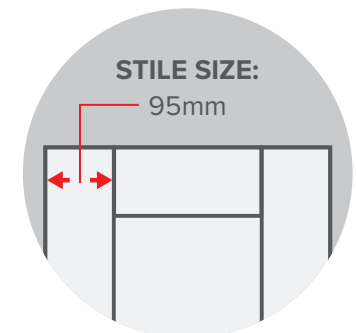

Roundel
KITCHENS

DURNESS

FAMILY: Shaker - 5 Piece Construction v-groove & inner angled frame
FINISH: Matt woodgrain effect foil (unpainted)

SUBSTRATE: MDF

FRONTAL EDGE DETAIL: 1mm edging with subtle chamfer profile

THICKNESS: 18mm