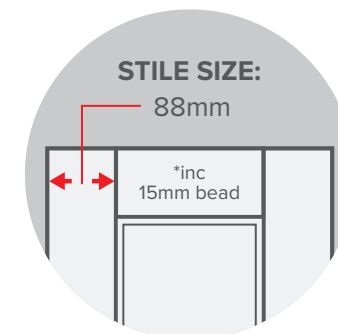

THICKNESS: 20mm

Porcelain

Stone

Dove

Hartforth Blue

Roundel
KITCHENS

HERMITAGE

FAMILY: Shaker - 5 Piece Construction with flush joints
FINISH: Matt Painted (grained finish)