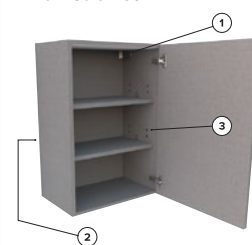

Wall Cabinet

① Nickel plated wall hanger
② 15mm services void
③ Adjustable shelf & nickel plated support with sleeve protecting the cabinet

Available height option:
720mm (2 adjustable shelves)

HERITAGE CABINET

NIXONS
KITCHENS & INTERIORS

Position:
Premium

Colour:
Traditional
Oak

Base Cabinet

① Rigid glued & dowel cabinet construction	⑥ Leading edge to match cabinet colour
② Full Decor 18mm MFC carcass interior	⑦ Three-part adjustable legs
③ Adjustable shelf & nickel plated support with sleeve protecting the cabinet	⑧ Service void 52mm
④ Cabinet back panel: 8mm solid MFC	⑨ Blum Soft-close Drawerbox
⑤ Reduced visible hole positions	⑩ Integrated soft-close with soft-close deactivation switch on doors