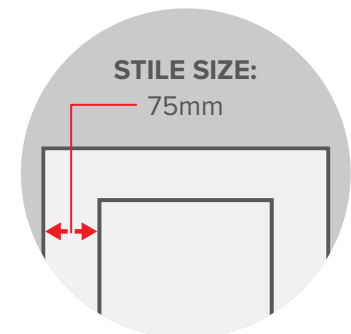

Roundel
KITCHENS

HUDSON

FAMILY: Shaker - Narrow 1 Piece routed construction
FINISH: Matt Painted (smooth finish)

SUBSTRATE: High Density Fibreboard (HDF)
FRONTAL EDGE DETAIL: Radius Profile overpainted

THICKNESS: 18mm