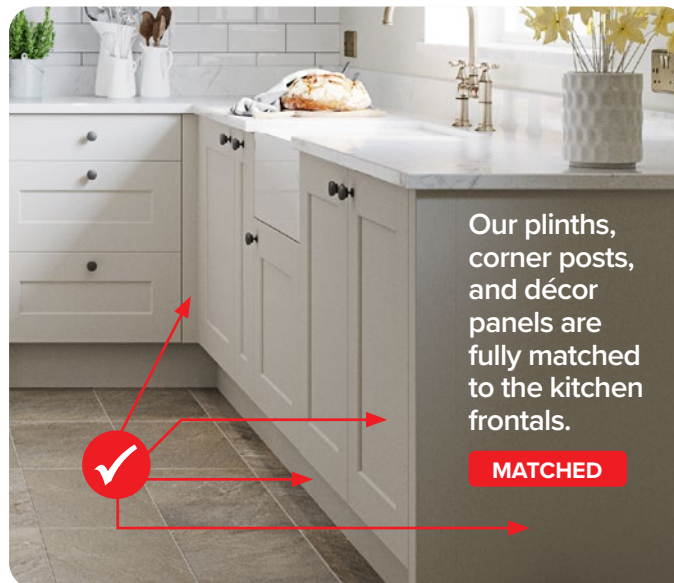

Our plinths, corner posts, and décor panels are fully matched to the kitchen frontals.

MATCHED