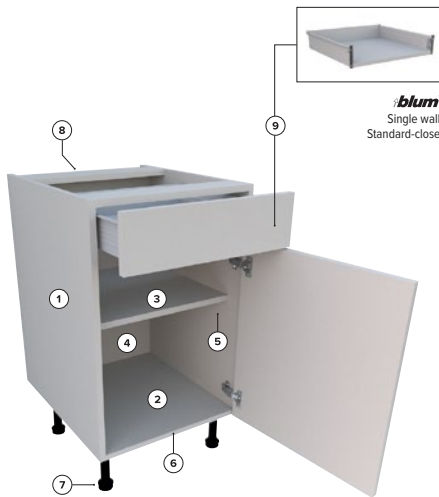

CABINET | SPECIFICATIONS

FUSION CABINET

Roundel
KITCHENS

Position:
Entry

Colour:
Pebble
Grey (matt)

Base Cabinet

① Rigid glued & dowel cabinet construction	⑥ Leading edge to match cabinet colour
② Full Decor 18mm MFC carcass interior	⑦ Three-part adjustable legs
③ Removable shelf	⑧ Service void 52mm
④ Cabinet back panel: 8mm solid MFC	⑨ Blum Drawerbox
⑤ Reduced visible hole positions	

blum
Single wall
Standard-close