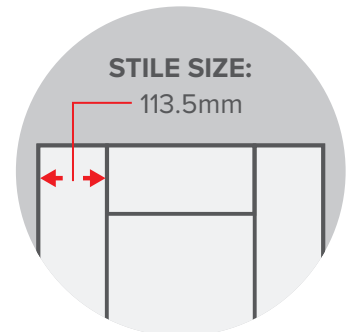

Roundel
KITCHENS

FEAY

FAMILY: Shaker - 5 Piece construction v-grooved joint detail
FINISH: Matt woodgrain effect PVC foil unpainted

SUBSTRATE: MDF
FRONTAL EDGE DETAIL: 1mm edging with subtle chamfer profile

THICKNESS: 22mm