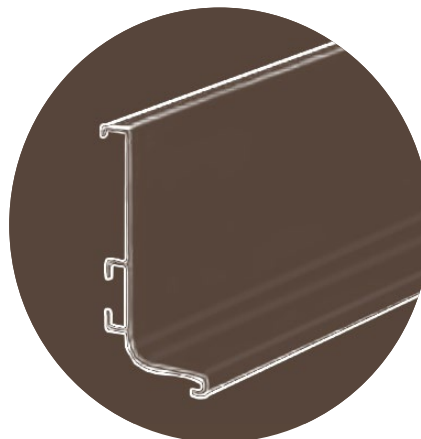

HANDLELESS

GOLA COLOUR OPTIONS | PROFILE HANDLE

Always refer to physical profile samples when making a selection. Colours below are for visual purposes only.

STANDARD

UPGRADE

BRONZE