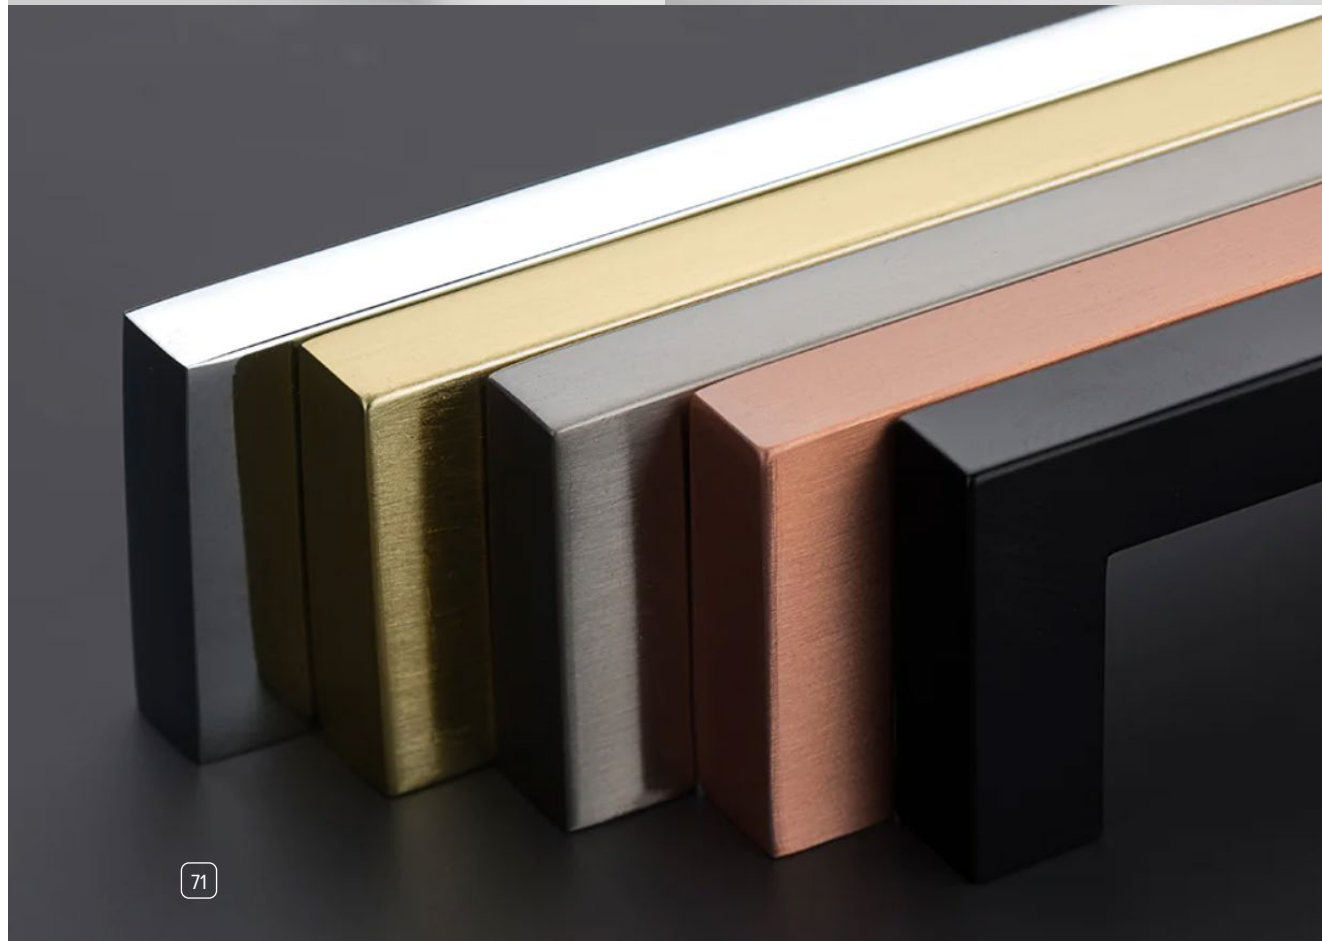

UPGRADE 1
HANDLE COLLECTION

UPGRADE 2
HANDLE COLLECTION

STANDARD
HANDLE COLLECTION

STANDARD

HANDLE COLLECTION

R

X600
Style Bar Handle
Length 230mm
Centres 160mm
Finish Brushed Nickel

X601V
Style Bar Handle
Lengths 426mm & 230mm
Centres 356mm & 160mm
Finish Brushed Nickel