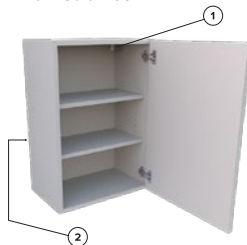

Wall Cabinet

① Nickel plated wall hanger
② 14mm services void

Available height option:
720mm (2 adjustable shelves)

SERENITY CABINET

Roundel
KITCHENS

Position:
Mid-range

Colour:
Pebble
Grey (matt)

Base Cabinet

① Rigid glued & dowel cabinet construction	⑥ Leading edge to match cabinet colour
② Full Decor 18mm MFC carcass interior	⑦ Three-part adjustable legs
③ Removable shelf	⑧ Service void 52mm
④ Cabinet back panel: 8mm solid MFC	⑨ Blum Soft-close Drawerbox
⑤ Reduced visible hole positions	⑩ Integrated soft-close with soft-close deactivation switch on doors