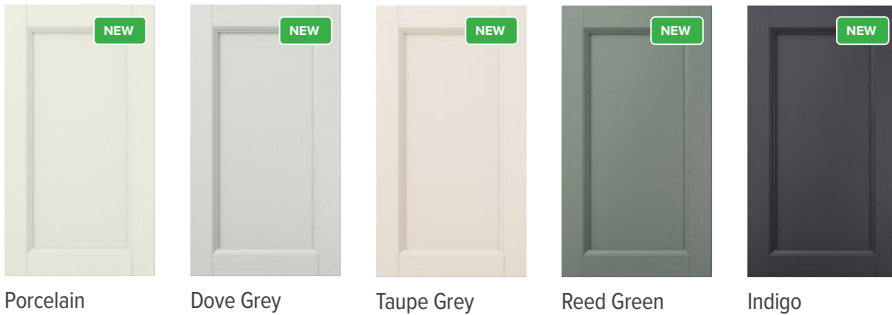

FAMILY	5 piece shaker door (beaded design)
MATERIAL	New authentic painted woodgrain foil
THICKNESS	22mm MDF
FRAME	73mm frame (60mm plus 13mm bead)
PANEL	6mm centre panel

More information on Pages 36-38

AVAILABLE IN
GLOSS & MATT