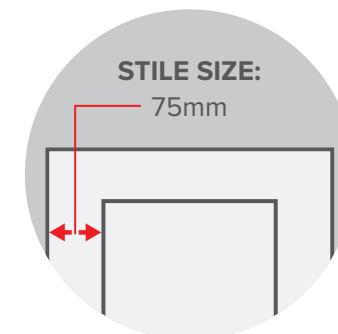

Roundel
KITCHENS

HAMPTON

FAMILY: Shaker - Narrow 1 Piece routed construction
FINISH: Matt Painted (smooth finish)

SUBSTRATE: High Density Fibreboard (HDF)
FRONTAL EDGE DETAIL: Radius Profile overpainted

THICKNESS: 18mm