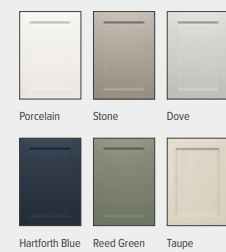

Porcelain Dove Hartforth Blue Graphite Reed Green Taupe Grey

HERMITAGE

Porcelain Stone Dove Hartforth Blue Reed Green Taupe