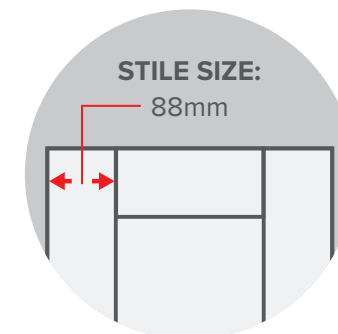

SUBSTRATE: Solid Ash frame with Ash veneered MDF centre panel
FRONTAL EDGE DETAIL: Chamfered

THICKNESS: 20mm

Porcelain

Stone

Dove

Hartforth Blue

Reed Green

Taupe