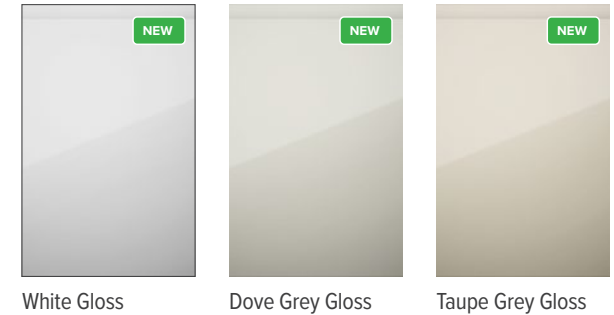

FAMILY	Contemporary J-Pull
MATERIAL	Wrapped and edged with MDF core
THICKNESS	19mm

More information on Pages 40-45