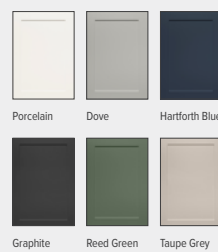

HAMPTON

Porcelain Dove Hartforth Blue Graphite Reed Green Taupe Grey